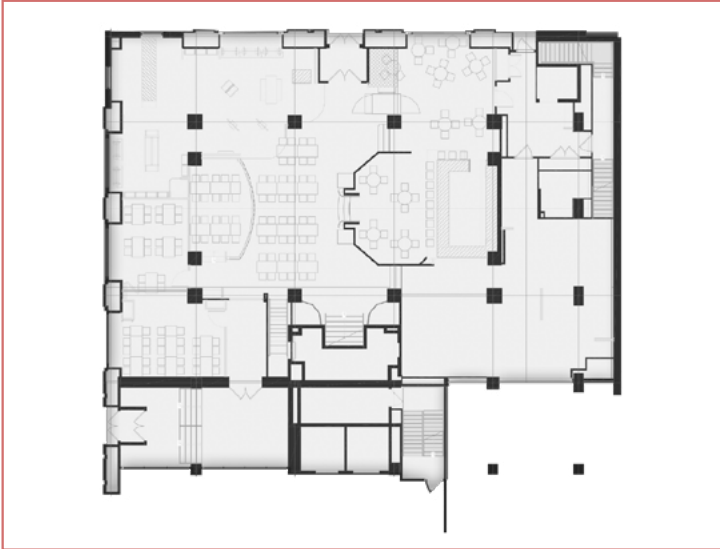

CAFE CAPACITY & FLOOR MAP

FIRST FLOOR

SECOND FLOOR

	CAPACITY
CAFE BUYOUT	UP TO 1000 PPL
MEZZANINE LEVEL	UP TO 500 PPL
MAIN LEVEL	UP TO 300 PPL
OVAL & BALCONY	UP TO 150 PPL
OVAL	UP TO 80 PPL
LEGENDS	UP TO 72 PPL
GREENROOMS	UP TO 34 PPL
BAR & COCKTAIL	UP TO 50 PPL