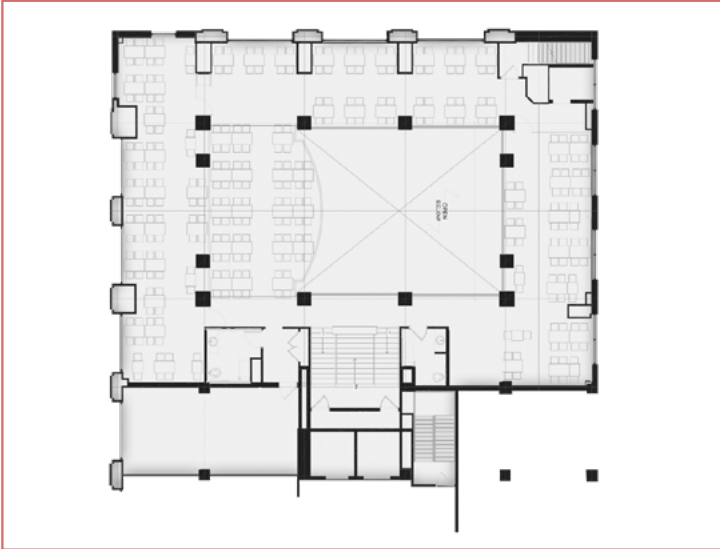

CAFE CAPACITY & FLOOR MAP

FIRST FLOOR

SECOND FLOOR

	CAPACITY
CAFE BUYOUT	UP TO 1000 PPL
MEZZANINE LEVEL	UP TO 500 PPL
MAIN LEVEL	UP TO 300 PPL
OVAL & BALCONY	UP TO 150 PPL
OVAL	UP TO 80 PPL
LEGENDS	UP TO 72 PPL
GREENROOMS	UP TO 34 PPL
BAR & COCKTAIL	UP TO 50 PPL