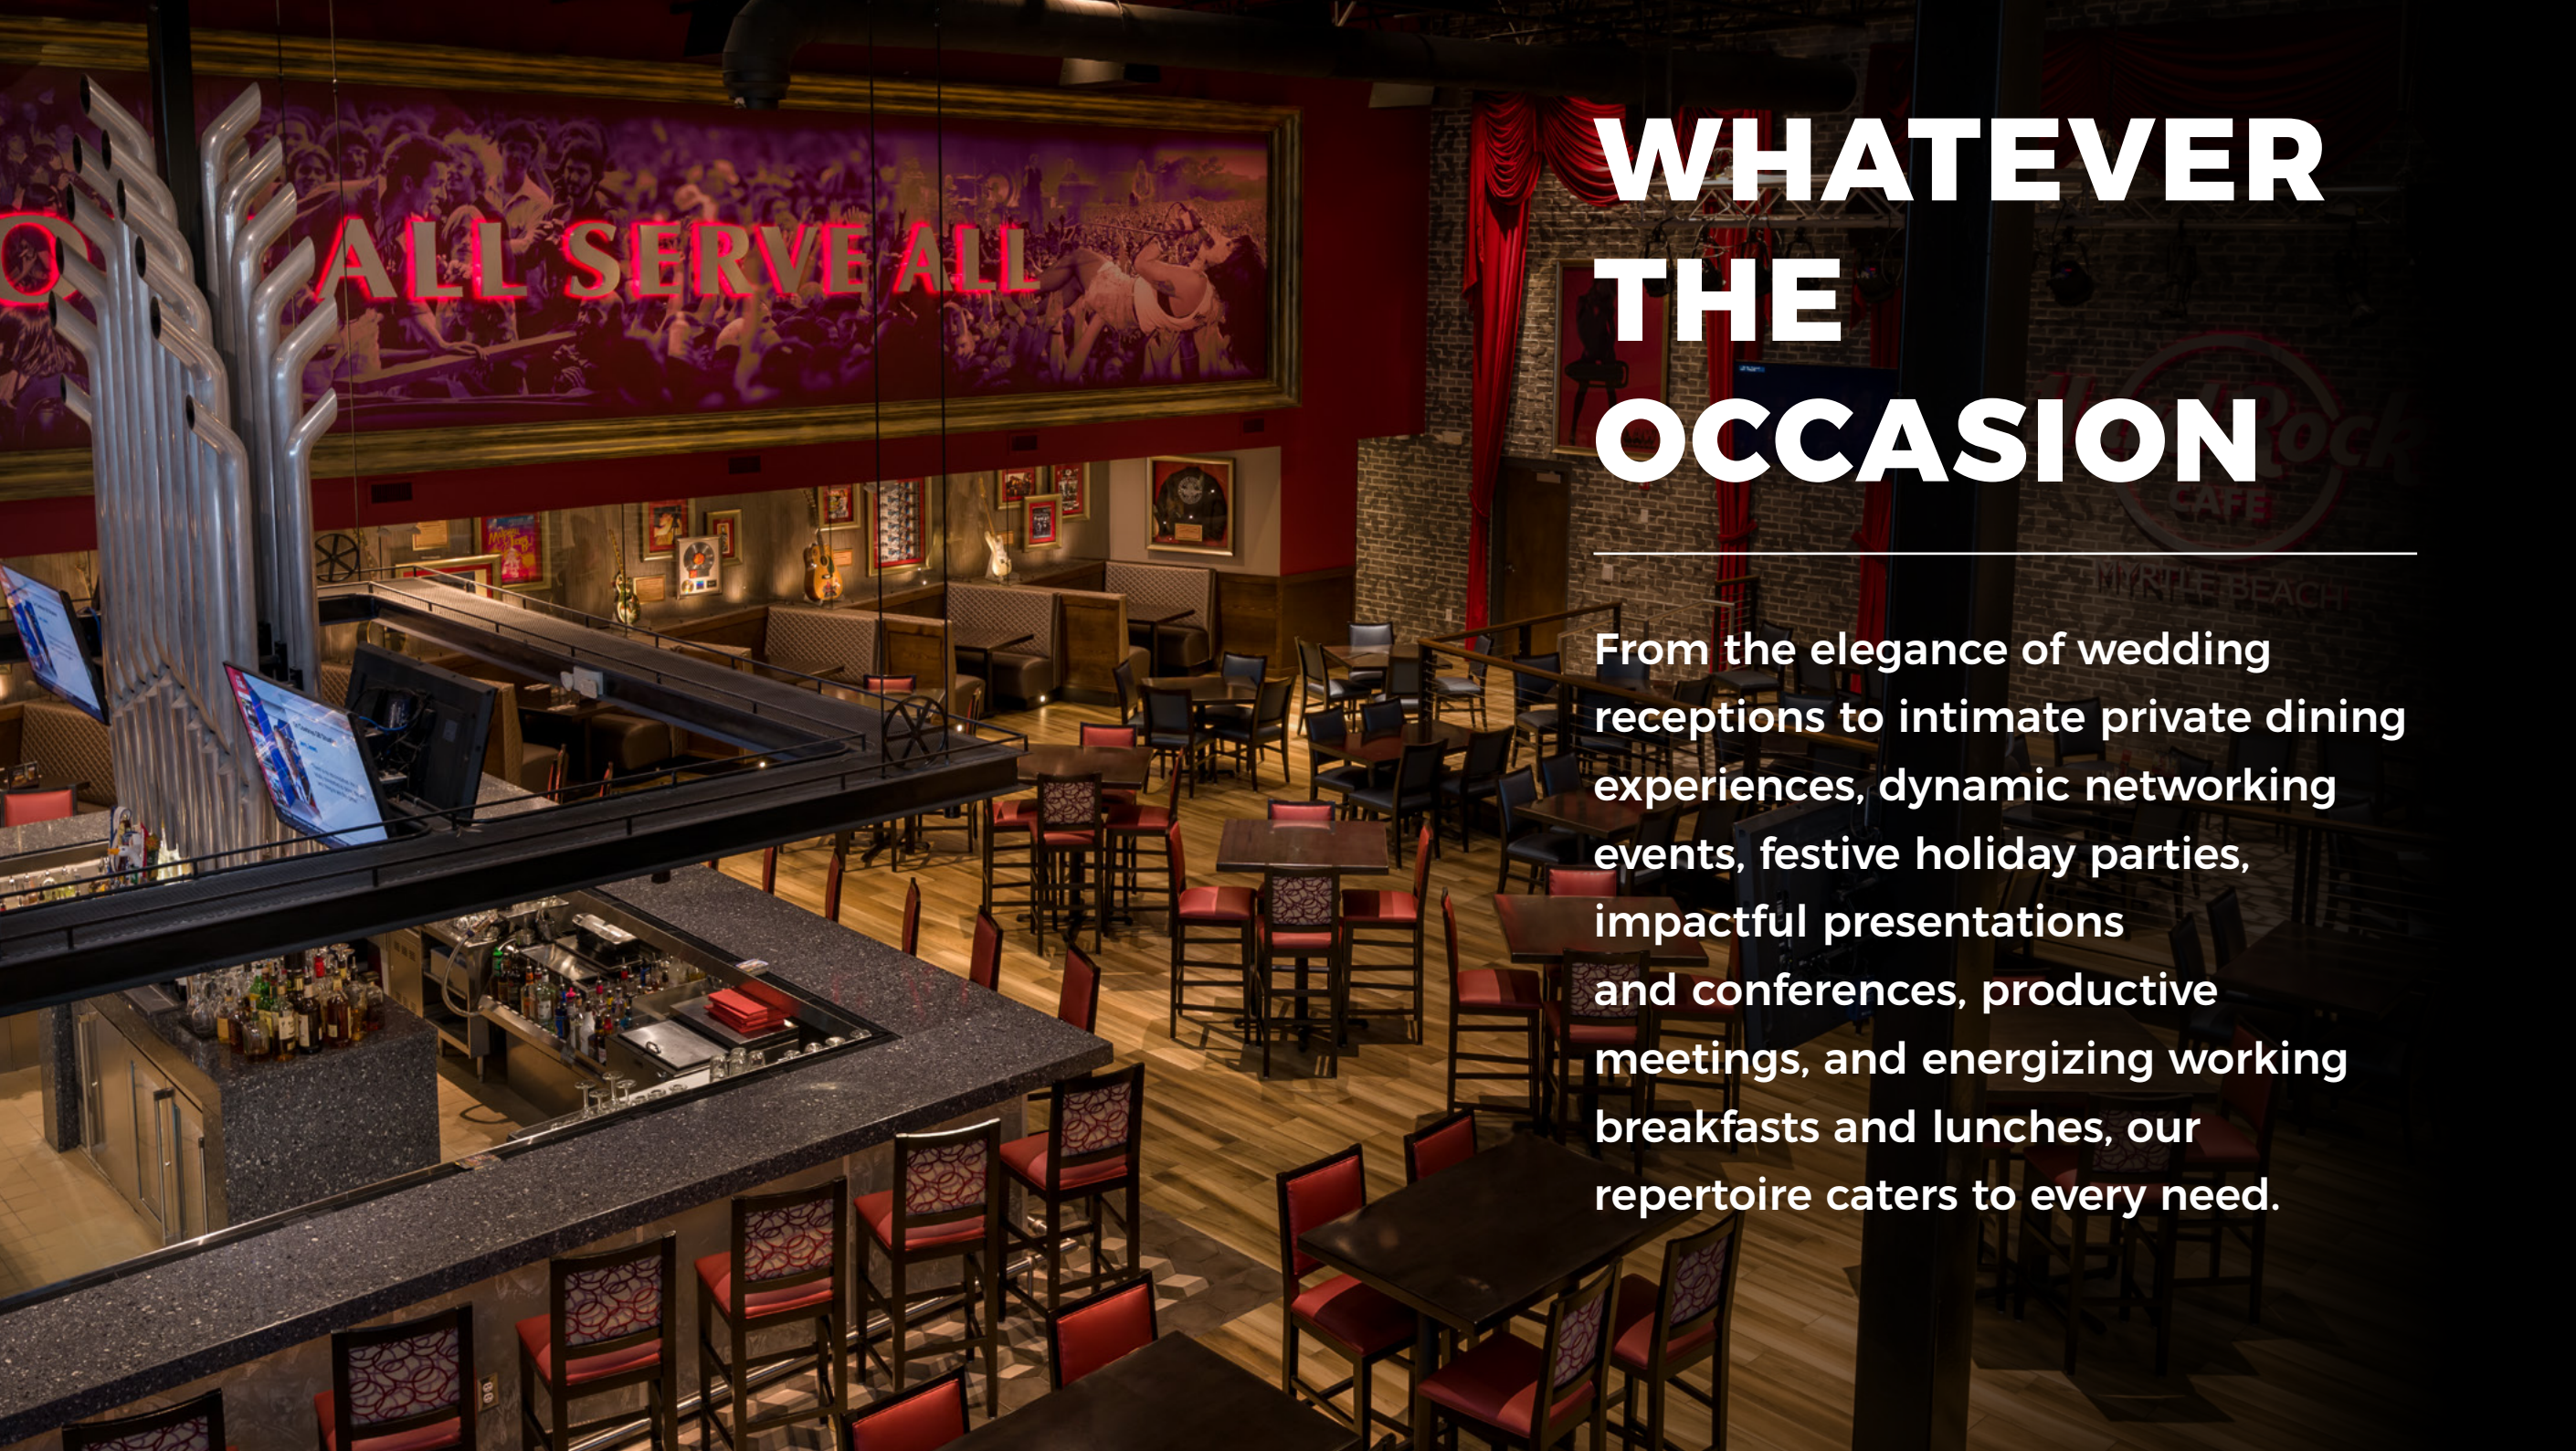

WHATEVER THE OCCASION

From the elegance of wedding receptions to intimate private dining experiences, dynamic networking events, festive holiday parties, impactful presentations and conferences, productive meetings, and energizing working breakfasts and lunches, our repertoire caters to every need.