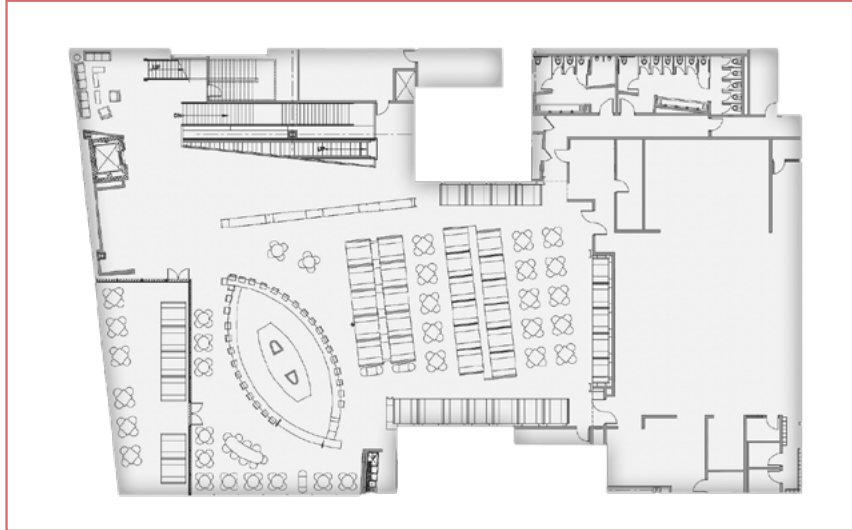

# CAFE CAPACITY & FLOOR MAP

## THIRD FLOOR

		SEATED STYLE	RECEPTION STYLE
SECOND FLOOR	MAIN SECOND FLOOR	UP TO 450 PPL	UP TO 1,000 PPL
	OVAL BAR	-	UP TO 175 PPL
	PATIO	UP TO 65 PPL	UP TO 100 PPL
THIRD FLOOR	LIVE VENUE	UP TO 450 PPL	UP TO 1,100 PPL
	PATIO	UP TO 45 PPL	UP TO 65 PPL
	THE CHAPEL	UP TO 85 PPL	UP TO 100 PPL
	THE IRON CURTAIN	UP TO 40 PPL LOUNGE STYLE	-
	FULL VENUE BUYOUT	UP TO 950 PPL	UP TO 2,200 PPL
	CONCERTS	3RD FLOOR LIVE VENUE UP TO 1,000 PPL	
	THE CAVERN CLUB™	Meeting, Reception and Board Room Style: Each room seats: Up to 25 individually. Combined seats: Up to 50. Reception: Up to 60.	