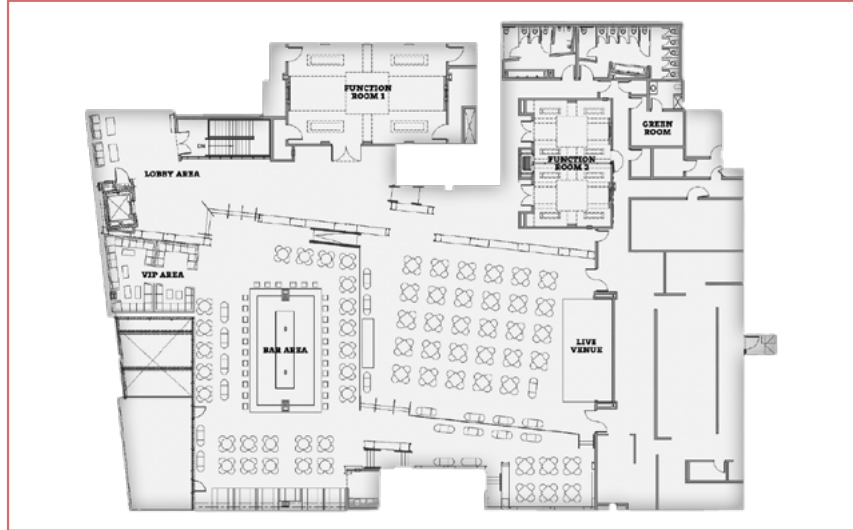

# CAFE CAPACITY & FLOOR MAP

## FIRST FLOOR

## THIRD FLOOR

		SEATED STYLE	RECEPTION STYLE
SECOND FLOOR	MAIN SECOND FLOOR	UP TO 450 PPL	UP TO 1,000 PPL
	OVAL BAR	-	UP TO 175 PPL
	PATIO	UP TO 65 PPL	UP TO 100 PPL
THIRD FLOOR	LIVE VENUE	UP TO 450 PPL	UP TO 1,100 PPL
	PATIO	UP TO 45 PPL	UP TO 65 PPL
	THE CHAPEL	UP TO 85 PPL	UP TO 100 PPL
	THE IRON CURTAIN	UP TO 40 PPL LOUNGE STYLE	-
	FULL VENUE BUYOUT	UP TO 950 PPL	UP TO 2,200 PPL
	CONCERTS	3RD FLOOR LIVE VENUE UP TO 1,000 PPL	
	THE CAVERN CLUB™	Meeting, Reception and Board Room Style: Each room seats: Up to 25 individually. Combined seats: Up to 50. Reception: Up to 60.	