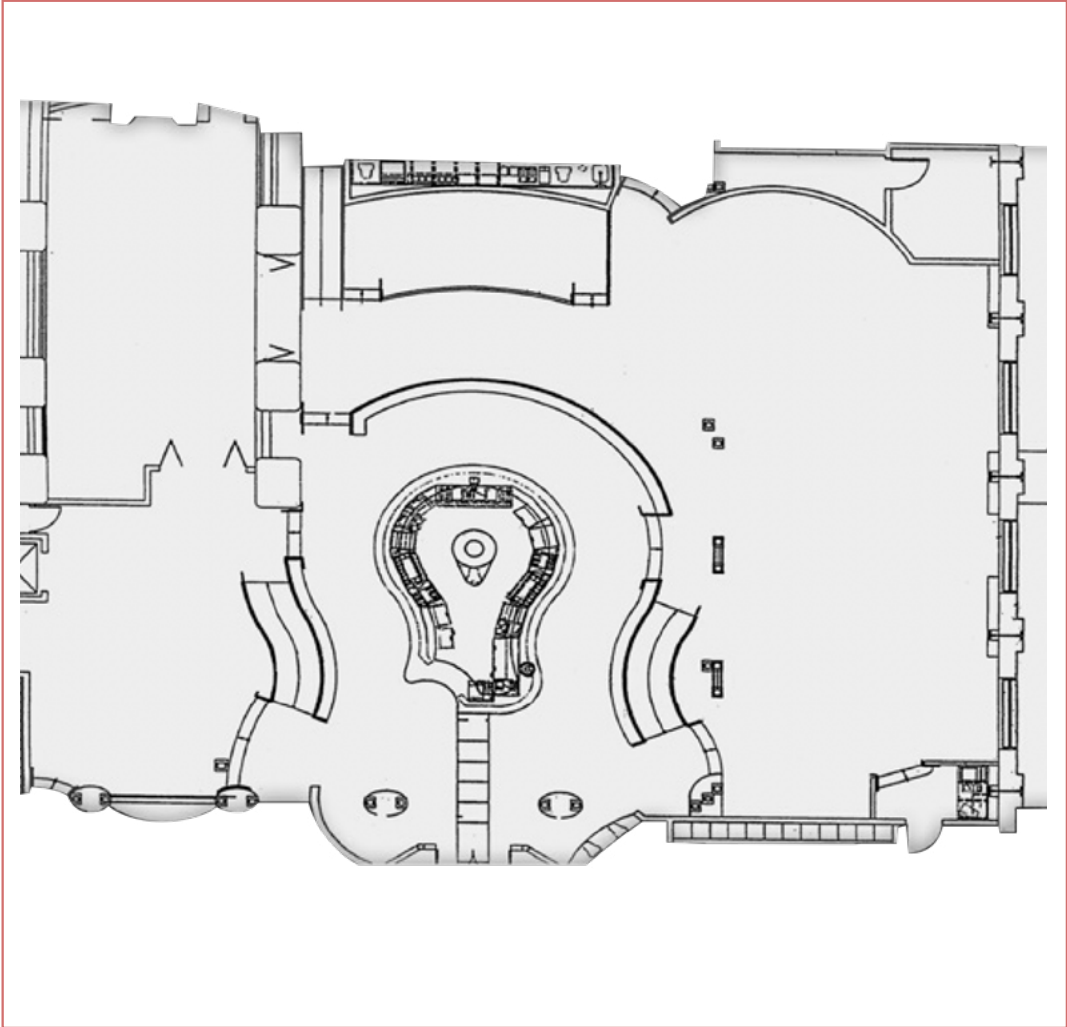

CAFE CAPACITY & FLOOR MAP

FLOOR MAP

	CAPACITY
CAFE BUYOUT	UP TO 600 PPL
HARBOR SIDE	UP TO 200 PPL
MADONNA DEN	UP TO 120 PPL
BEATLE'S ROOM	UP TO 80 PPL
PIER	UP TO 200 PPL