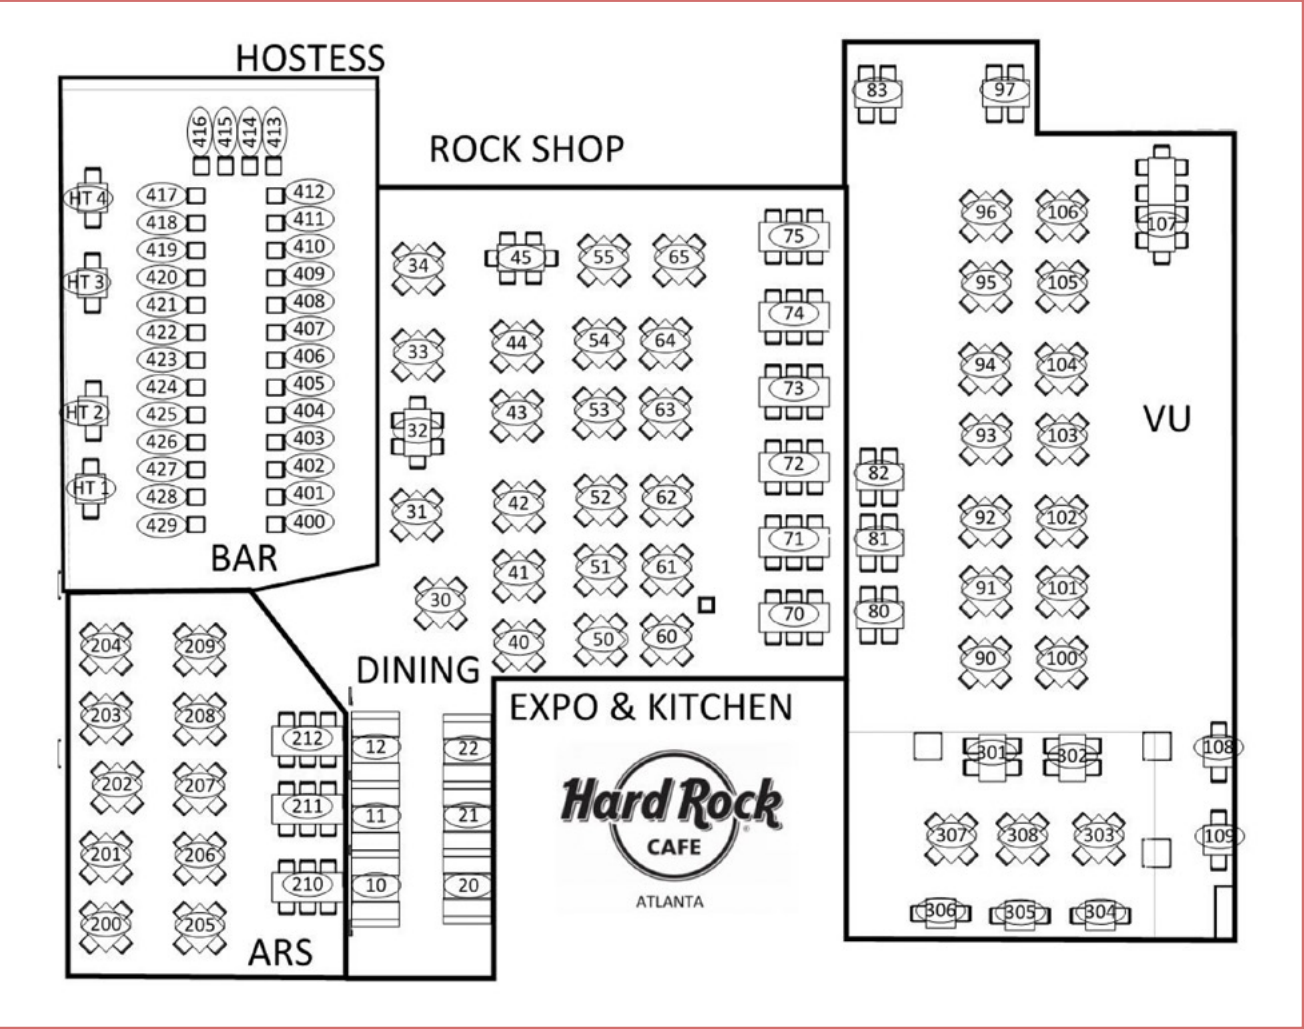

A GREAT LOCATION FOR....

Corporate Events, Social Parties, Groups,
Happy Hour, Live Music.

UNIQUE FEATURES

- PRIVATE DINING ROOM
- ATLANTA RHYTHM SECTION
- PRIME LOCATION
- VELVET UNDERGROUND

EVENT SPACE VIDEO

CAFE CAPACITY & FLOOR MAP

FLOOR MAP

	CAPACITY
CAFE BUYOUT	UP TO 1000 PPL
MAIN BAR & COCKTAIL	UP TO 50 PPL
MAIN FLOOR	UP TO 200 PPL
VELVET UNDERGROUND	UP TO 150 PPL
ATLANTA RHYTHM SECTION	UP TO 45 PPL

WE ARE ABLE TO SUPPORT AND CUSTOMIZE AUDIO VISUAL NEEDS, PLEASE SPEAK TO YOUR HARD ROCK CAFE REPRESENTATIVE REGARDING YOUR REQUIREMENTS.

📍 215 Peachtree Street NE Atlanta, GA 30303

LOCATIONS

UNITED STATES

- | | | | |
|-----------------|-----------------|------------------------|-------------------|
| 1 ATLANTA | 8 HOLLYWOOD, FL | 15 NEW ORLEANS | 22 SAN ANTONIO |
| 2 ATLANTIC CITY | 9 HONOLULU | 16 NEW YORK | 23 SAN FRANCISCO |
| 3 BALTIMORE | 10 KEY WEST | 17 NIAGARA FALLS (USA) | 24 WASHINGTON DC |
| 4 BILOXI | 11 LAS VEGAS | 18 ORLANDO | 25 YANKEE STADIUM |
| 5 CHICAGO | 12 MIAMI | 19 PHILADELPHIA | |
| 6 FOXWOODS | 13 MYRTLE BEACH | 20 PIGEON FORGE | |
| 7 HOLLYWOOD, CA | 14 NASHVILLE | 21 PITTSBURGH | |